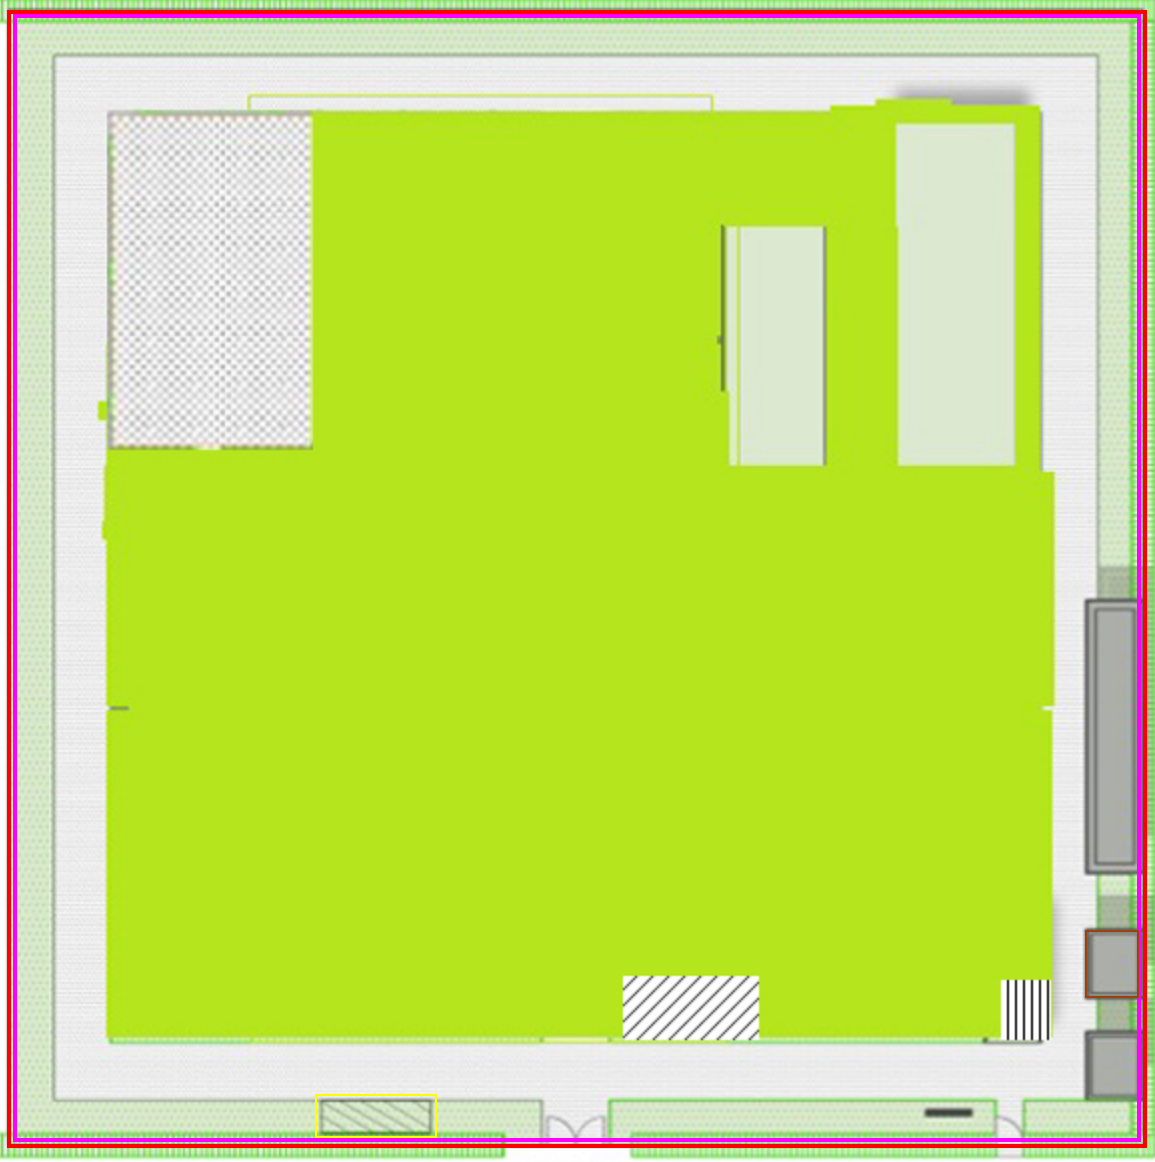

-  GRASS
-  EXISTING HEDGE & PLANTING TO BOUNDARY
-  PATHWAY (SUITABLE FOR DISABLED ACCESS)
-  EXISTING FENCE & GATES
-  POLYTUNNEL
-  EXISTING CONTAINERS
-  SHOP / BAR
-  CAFE
-  NOTICE BOARD
-  KITCHEN
-  NEW EVENT STRUCTURE

MEETING ROOM
STORAGE
STORAGE

0m 2m 4m 6m 8m 10m

ENTRANCE 1

ENTRANCE 2